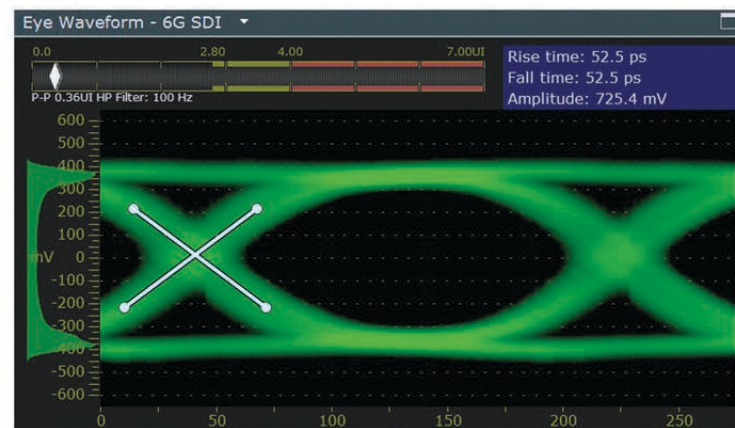

6GSDI **4K** New!
3840×2160

Model NO.:
BM280-6G
BM230-6G
BM150-6G

3GSDI **4K**
3840×2160

Model NO.:
BM280-4K
BM230-4K
BM150-4K

6G-SDI ST2081-10: Single-Link (2-Sample Interleave)

The BM150/230/280-6G monitors support 6G-SDI single link signal input and loop output, and backward compatible with 3G-SDI, HD-SDI & SDI input signals; Also support HDMI 2.0 4K signal input.

Note: With industry standard SDI cable, which enables 70-meter of 6G-SDI signal input, and 50-meter of 6G-SDI signal output.

3G-SDI

The BM150/230/280-3G monitors support 3G-SDI signal input and loop output, and backward compatible with HD-SDI & SDI input signals; Also support HDMI 2.0 4K signal input.

4K Ultra-HD resolution

Ultra HD 4K screens contain 8.3 million pexel(3840×2160), so the resolution is four times than that of Full HD. With high brightness & contrast and wide viewing angle, enjoy sharper, more detailed images and richer colors than ever before, and consistent images from any perspective. And making the innovative 4K screen the ultimate in cinematic displays.

SDI equalization & re-clocking

The purpose of the eye waveform is to measure the quality of the SDI input signal. In short, the bigger the eye opening the better the signal. Low SDI jitter and SDI re-clocking means running long cable lengths without any loss of video quality. With better performance up to 70-meter for 6G-SDI and 100-meter for 3G-SDI cables, which ensure the transmission quality and effect of eye pattern.